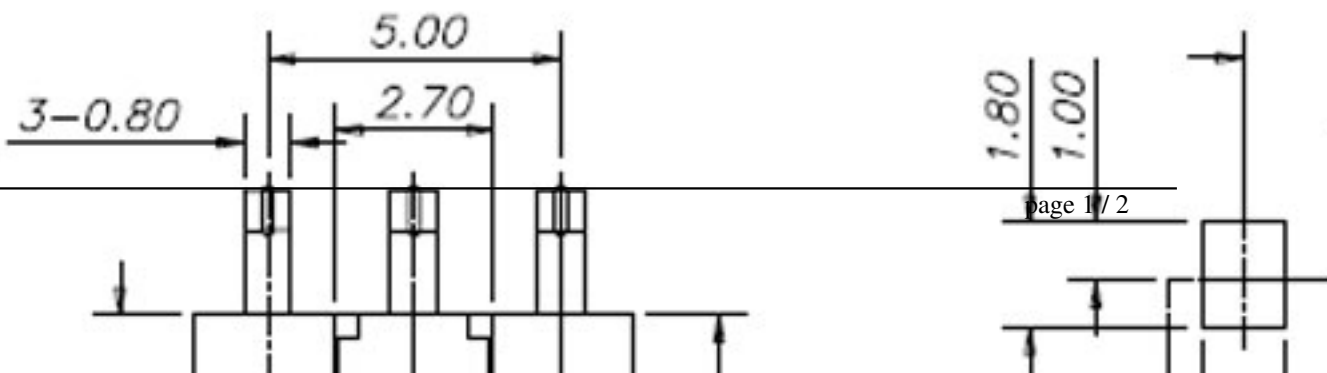

BC- 2.5 -3C - S  
 Battery Connector  
 Pitch header

2MM SMA -  
-3

---

**PDF** BC-2.5-3C-S-SZPRETEK (384.48 kB)