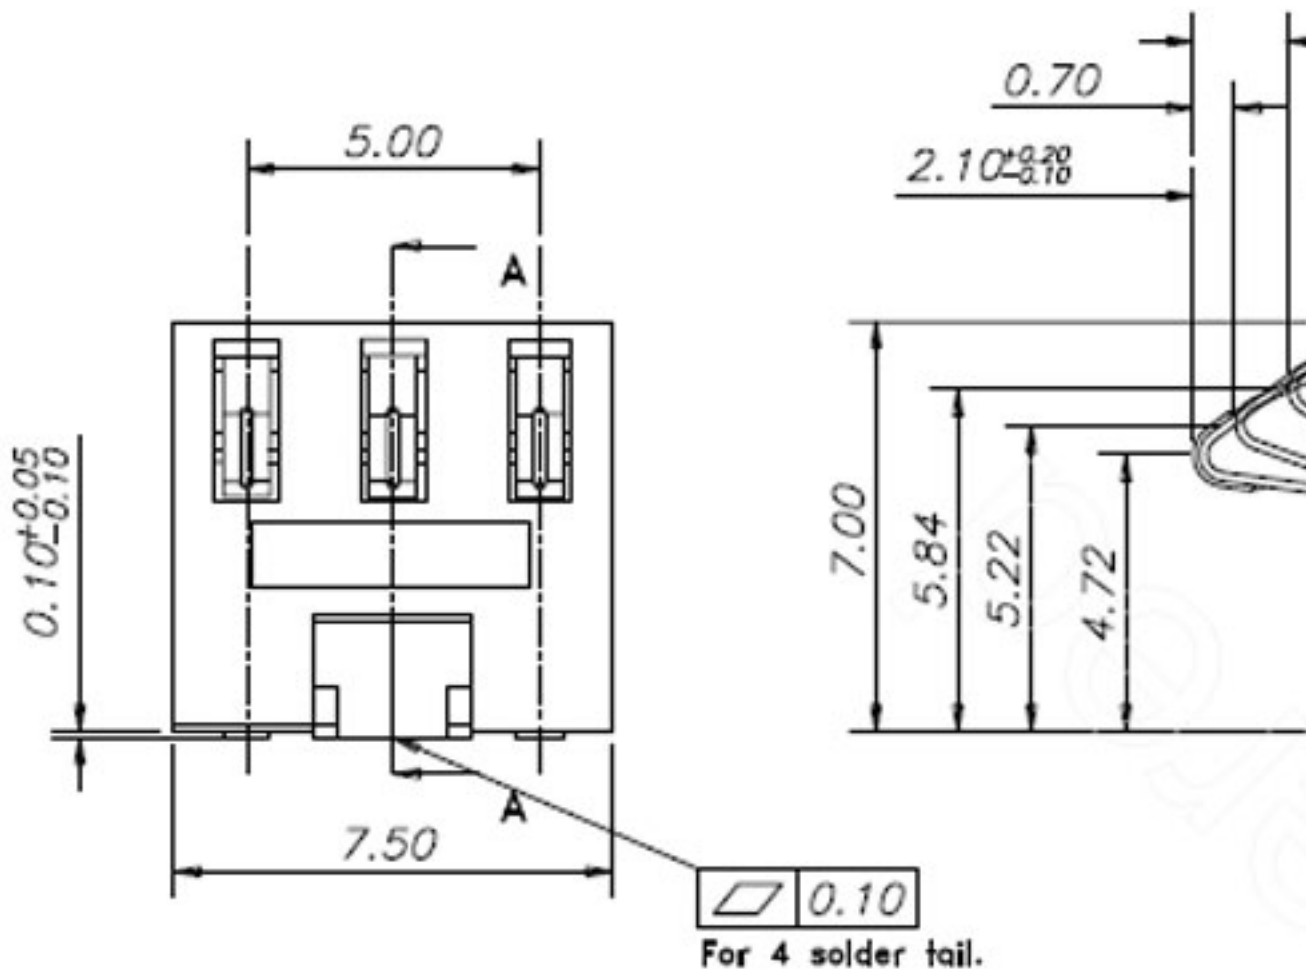

BC- 2.5 -3C - S  
 Battery Connector  
 Pitch header

2MM SMA -  
-3

---

**PDF** BC-2.5-3C-S-SZPRETEK (384.48 kB)